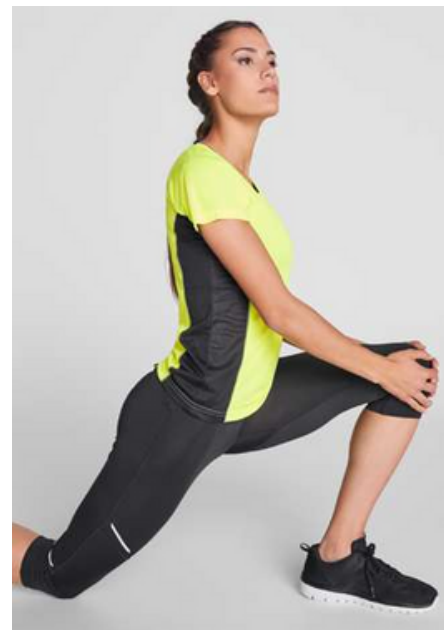

SHANGHAI 6595 Technical Shirt (Adult)

Raglan sleeve T-shirt made from mixed polyester fabrics. Main fabric in bird's eye texture with side panels in micro-mesh. Crew neck with reinforced seam tape. Excellent fit, lightweight, and breathable.

Colors:

Sizes: S, M, L, XL, 2XL

Material: 100% polyester, bird's eye

Sides: 100% micro-mash polyester, 140 g/m²

All prices are per unit, excluding VAT / Minimum order 300 pieces.

QUANTITY	300	500	1000	2000	5000	+ 10.000
WITHOUT LOGO WITH LOGO DTF MULTICOLOR: A6:+ €0.98 | A5: +€1.68 | A4: +€2.80	4,47€	4,18€	3,77€	3,52€	3,20€	3,12€
WITH SERIGRAPHY Max A4 (1 Color)	4,77€	4,29€	3,79€	3,66€	3,56€	3,48€
WITH SERIGRAPHY Max A4 (2 Colors)	5,20€	4,56€	3,88€	3,78€	3,65€	3,55€

SHANGHAI 6595 Technical Shirt (Kid)

Raglan sleeve T-shirt made from mixed polyester fabrics. Main fabric in bird's eye texture and side panels in micro-mesh. Crew neck with reinforced seam tape. Excellent fit, lightweight, and breathable.

Colors:

Sizes: 4, 8, 12, 16 anni

Material: 100% polyester, bird's eye

Sides: 100% micro-mash polyester, 140 g/m²

All prices are per unit, excluding VAT / Minimum order 300 pieces.

QUANTITY	300	500	1000	2000	5000	+ 10.000
WITHOUT LOGO WITH LOGO DTF MULTICOLOR: A6:+ €0.98 | A5: +€1.68 | A4: +€2.80	4,08€	3,83€	3,45€	3,21€	2,93€	2,85€
WITH SERIGRAPHY Max A4 (1 Color)	4,46€	3,99€	3,52€	3,39€	3,29€	3,21€
WITH SERIGRAPHY Max A4 (2 Colors)	4,89€	4,27€	3,61€	3,51€	3,38€	3,29€

SHANGHAI WOMAN 6648 Maglia Tecnica

Raglan sleeve T-shirt made from mixed polyester fabrics. Main fabric in bird's eye texture and side panels in micro-mesh. Crew neck with reinforced seam tape. Excellent fit, lightweight, and breathable.

Colors:

Sizes: S, M, L, XL, 2XL

Material: 100% polyester, bird's eye

Sides: 100% micro-mash polyester, 140 g/m²