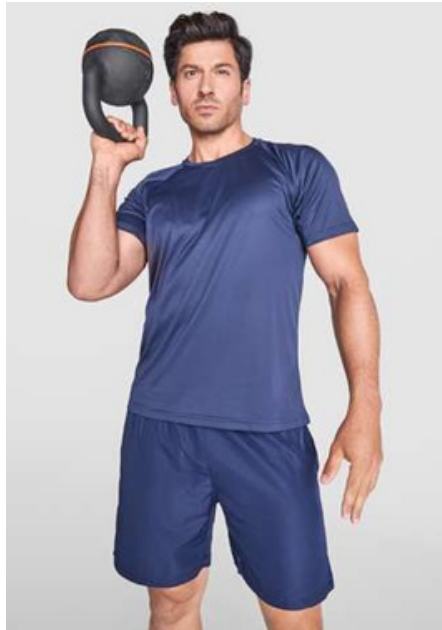

A photograph of three runners in motion against a city background. In the center, a woman with braided hair runs in a white tank top. To her left, a man runs in a dark tank top. To her right, another woman runs in a purple tank top. The background shows a modern building with a curved facade under a cloudy sky.

## BAHRAIN 0407 Technical Shirt (Adult)

Short-sleeve raglan T-shirt made of CONTROL DRY fabric. Crew neck with matching inner tape and lower sleeve panels. Excellent fit, breathability, and maximum comfort.

## BAHRAIN 0407 Technical Shirt (Kid)

Short-sleeve raglan T-shirt made of CONTROL DRY fabric. Crew neck with matching seam tape and lower sleeve panels. Excellent fit, breathability, and maximum comfort.