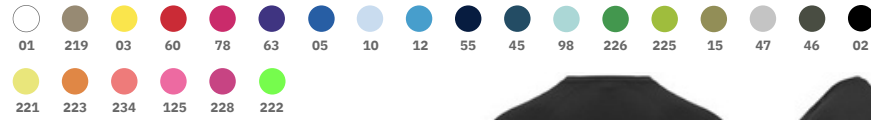

Sizes: S, M, L, XL, 2XL, 3XL, 4XL
Material: 100% polyester, waffle interlock, 135 g/m²