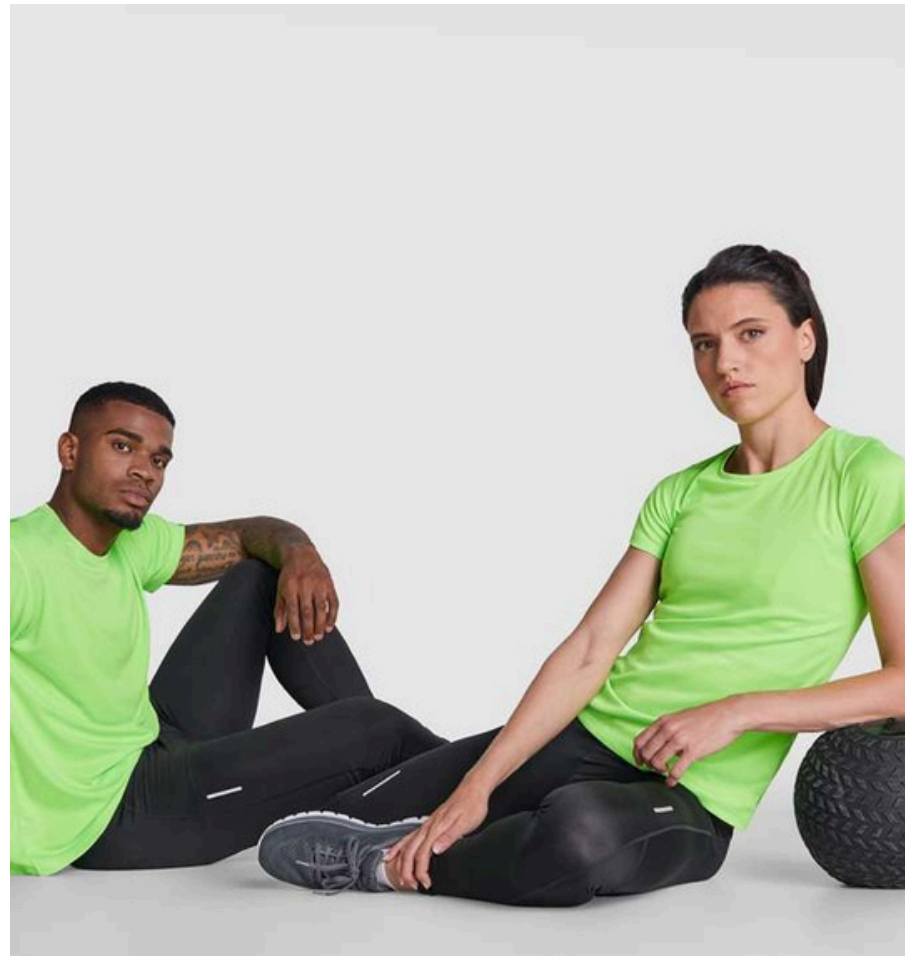

## IMOLA 0427 Technical Shirt (Kid)

T-shirt made of recycled polyester with CONTROL DRY technology. Crew neck with matching seam tape and ECO label on the sleeve. High breathability and comfort for an eco-friendly and high-performance choice.