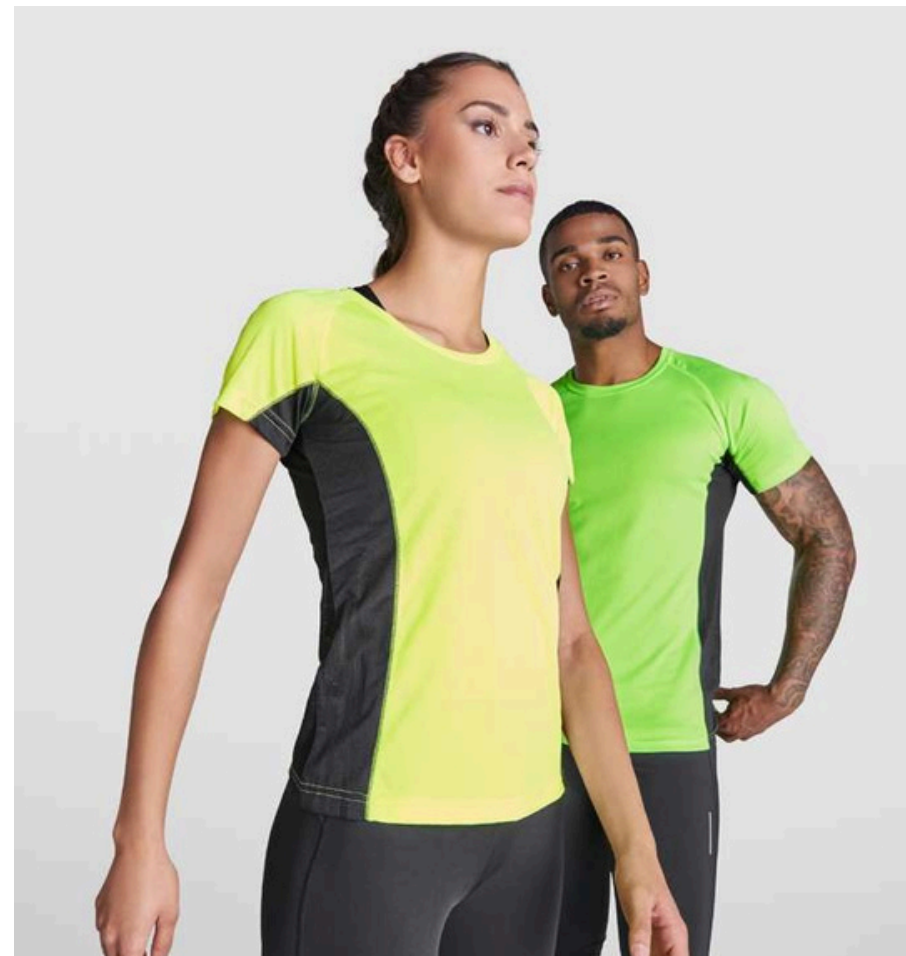

SHANGHAI 6595 Technical Shirt (Adult)

Raglan sleeve T-shirt made from mixed polyester fabrics. Main fabric in bird's eye texture with side panels in micro-mesh. Crew neck with reinforced seam tape. Excellent fit, lightweight, and breathable.

Colors:

Sizes: S, M, L, XL, 2XL

Material: 100% polyester, bird's eye

Sides: 100% micro-mash polyester, 140 g/m²

All prices are per unit, excluding VAT / Minimum order 300 pieces.

QUANTITY	300	500	1000	2000	5000	+ 10.000
WITHOUT LOGO WITH LOGO DTF MULTICOLOR: A6:+ €0.98 | A5: +€1.68 | A4: +€2.80	4,47€	4,18€	3,77€	3,52€	3,20€	3,12€
WITH SERIGRAPHY Max A4 (1 Color)	4,77€	4,29€	3,79€	3,66€	3,56€	3,48€
WITH SERIGRAPHY Max A4 (2 Colors)	5,20€	4,56€	3,88€	3,78€	3,65€	3,55€

SHANGHAI 6595 Technical Shirt (Kid)

Raglan sleeve T-shirt made from mixed polyester fabrics. Main fabric in bird's eye texture and side panels in micro-mesh. Crew neck with reinforced seam tape. Excellent fit, lightweight, and breathable.

Colors:

Sizes: 4, 8, 12, 16 anni

Material: 100% polyester, bird's eye

Sides: 100% micro-mash polyester, 140 g/m²

All prices are per unit, excluding VAT / Minimum order 300 pieces.

QUANTITY	300	500	1000	2000	5000	+ 10.000
WITHOUT LOGO WITH LOGO DTF MULTICOLOR: A6:+ €0.98 | A5: +€1.68 | A4: +€2.80	4,08€	3,83€	3,45€	3,21€	2,93€	2,85€
WITH SERIGRAPHY Max A4 (1 Color)	4,46€	3,99€	3,52€	3,39€	3,29€	3,21€
WITH SERIGRAPHY Max A4 (2 Colors)	4,89€	4,27€	3,61€	3,51€	3,38€	3,29€

SHANGHAI WOMAN 6648 Maglia Tecnica

Raglan sleeve T-shirt made from mixed polyester fabrics. Main fabric in bird's eye texture and side panels in micro-mesh. Crew neck with reinforced seam tape. Excellent fit, lightweight, and breathable.

Colors:

Sizes: S, M, L, XL, 2XL

Material: 100% polyester, bird's eye

Sides: 100% micro-mash polyester, 140 g/m²