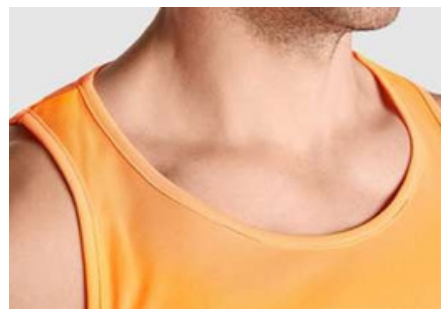

ANDRE 0350 Technical Tank Top (Adult)

Sleeveless top made from breathable fabric. Angled seam for a better fit. Maximum freedom of movement during running.

Colors:

Sizes: S, M, L, XL, 2XL
Material: 100% polyester piqué, 140 g/m²

All prices are per unit, excluding VAT / Minimum order 300 pieces.

QUANTITY	300	500	1000	2000	5000	+ 10.000
WITHOUT LOGO WITH LOGO DTF MULTICOLOR: A6:+ €0.98 | A5: +€1.68 | A4: +€2.80	3,70€	3,47€	3,13€	2,92€	2,66€	2,59€
WITH SERIGRAPHY Max A4 (1 Color)	4,16€	3,70€	3,25€	3,12€	3,02€	2,95€
WITH SERIGRAPHY Max A4 (2 Colors)	4,57€	3,98€	3,34€	3,25€	3,11€	3,02€

ANDRE 0350 Technical Tank Top (Kid)

Sleeveless top made from breathable fabric. Angled seam for improved fit. Maximum freedom of movement during running.

Colors:

Sizes: 1/2, 3/4, 5/6, 7/8, 9/10, 11/12 anni
Material: 100% polyester piqué, 140 g/m²

All prices are per unit, excluding VAT / Minimum order 300 pieces.

QUANTITY	300	500	1000	2000	5000	+ 10.000
WITHOUT LOGO WITH LOGO DTF MULTICOLOR: A6:+ €0.98 | A5: +€1.68 | A4: +€2.80	3,52€	3,30€	2,97€	2,77€	2,52€	2,46€
WITH SERIGRAPHY Max A4 (1 Color)	4,00€	3,55€	3,11€	2,99€	2,89€	2,82€
WITH SERIGRAPHY Max A4 (2 Colors)	4,42€	3,83€	3,20€	3,11€	2,98€	2,89€

SHURA 0349 Technical Tank Top

Women's tank top with wide armholes and double-stitched neckline.

Crossed straps on the back and side seams. Excellent fit and comfort.

Colors:

Sizes: S, M, L, XL, 2XL
Material: 100% polyester piqué, 140 g/m²

All prices are per unit, excluding VAT / Minimum order 300 pieces.

QUANTITY	300	500	1000	2000	5000	+ 10.000
WITHOUT LOGO WITH LOGO DTF MULTICOLOR: A6:+ €0.98 | A5: +€1.68 | A4: +€2.80	3,23€	3,02€	2,73€	2,54€	2,32€	2,25€
WITH SERIGRAPHY Max A4 (1 Color)	3,77€	3,33€	2,91€	2,79€	2,69€	2,62€
WITH SERIGRAPHY Max A4 (2 Colors)	4,19€	3,61€	2,99€	2,91€	2,78€	2,70€