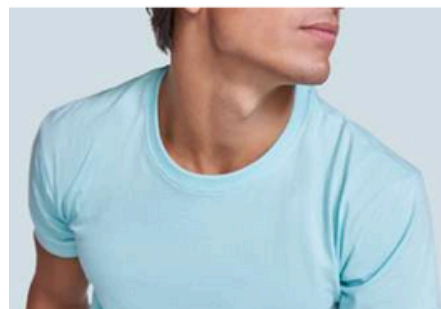

BEAGLE 6554 Cotton Shirt (Adulto)

Short-sleeve T-shirt with elastane crew neck.
Side seams and shoulder-to-shoulder seam tape.

Maximum comfort and durability.
Colors:

Sizes: XS, S, M, L, XL, 2XL,
3XL, 4XL
Material: 100% cotton,
single jersey, 155 g/m²

All prices are per unit, excluding VAT / Minimum order 300 pieces.

QUANTITY	300	500	1000	2000	5000	+ 10.000
WITHOUT LOGO WITH LOGO DTF MULTICOLOR: A6:+ €0.98 | A5: +€1.68 | A4: +€2.80	3,04€	2,84€	2,57€	2,39€	2,18€	2,12€
WITH SERIGRAPHY Max A4 (1 Color)	3,53€	3,11€	2,70€	2,59€	2,49€	2,43€
WITH SERIGRAPHY Max A4 (2 Colors)	3,96€	3,39€	2,86€	2,70€	2,58€	2,51€

BEAGLE 6554 Cotton Shirt (Kid)

Short-sleeve T-shirt with elastane crew neck.
Side seams and shoulder-to-shoulder seam tape.

Maximum comfort and durability.
Colors:

Sizes: 1/2, 3/4, 5/6, 7/8,
9/10, 11/12 anni
Material: 100% cotton,
single jersey, 155 g/m²

All prices are per unit, excluding VAT / Minimum order 300 pieces.

QUANTITY	300	500	1000	2000	5000	+ 10.000
WITHOUT LOGO WITH LOGO DTF MULTICOLOR: A6:+ €0.98 | A5: +€1.68 | A4: +€2.80	2,28€	2,14€	1,93€	1,80€	1,64€	1,59€
WITH SERIGRAPHY Max A4 (1 Color)	2,92€	2,52€	2,16€	2,05€	1,96€	1,91€
WITH SERIGRAPHY Max A4 (2 Colors)	3,34€	2,80€	2,31€	2,16€	2,05€	1,98€

JAMAICA 6627 Cotton Shirt

Women's slim-fit T-shirt with double ribbed neckline and side seams.

Comfortable and high-performing.

Colors:

Size: S, M, L, XL, 2XL, 3XL
Material: 100% cotton,
single jersey 155 g/m²

All prices are per unit, excluding VAT / Minimum order 300 pieces.

QUANTITY	300	500	1000	2000	5000	+ 10.000
WITHOUT LOGO WITH LOGO DTF MULTICOLOR: A6:+ €0.98 | A5: +€1.68 | A4: +€2.80	3,04€	2,84€	2,57€	2,39€	2,18€	2,12€
WITH SERIGRAPHY Max A4 (1 Color)	3,53€	3,11€	2,70€	2,59€	2,49€	2,43€
WITH SERIGRAPHY Max A4 (2 Colors)	3,96€	3,39€	2,86€	2,70€	2,58€	2,51€