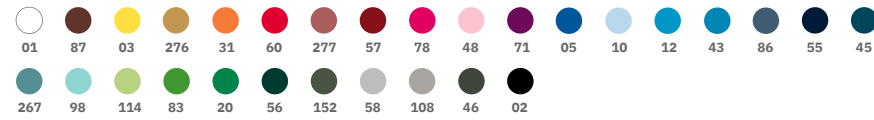

BEAGLE 6554 Cotton Shirt (Adulto)

Short-sleeve T-shirt with elastane crew neck.
Side seams and shoulder-to-shoulder seam tape.

Maximum comfort and durability.
Colors:

Sizes: XS, S, M, L, XL, 2XL,
3XL, 4XL
Material: 100% cotton,
single jersey, 155 g/m²