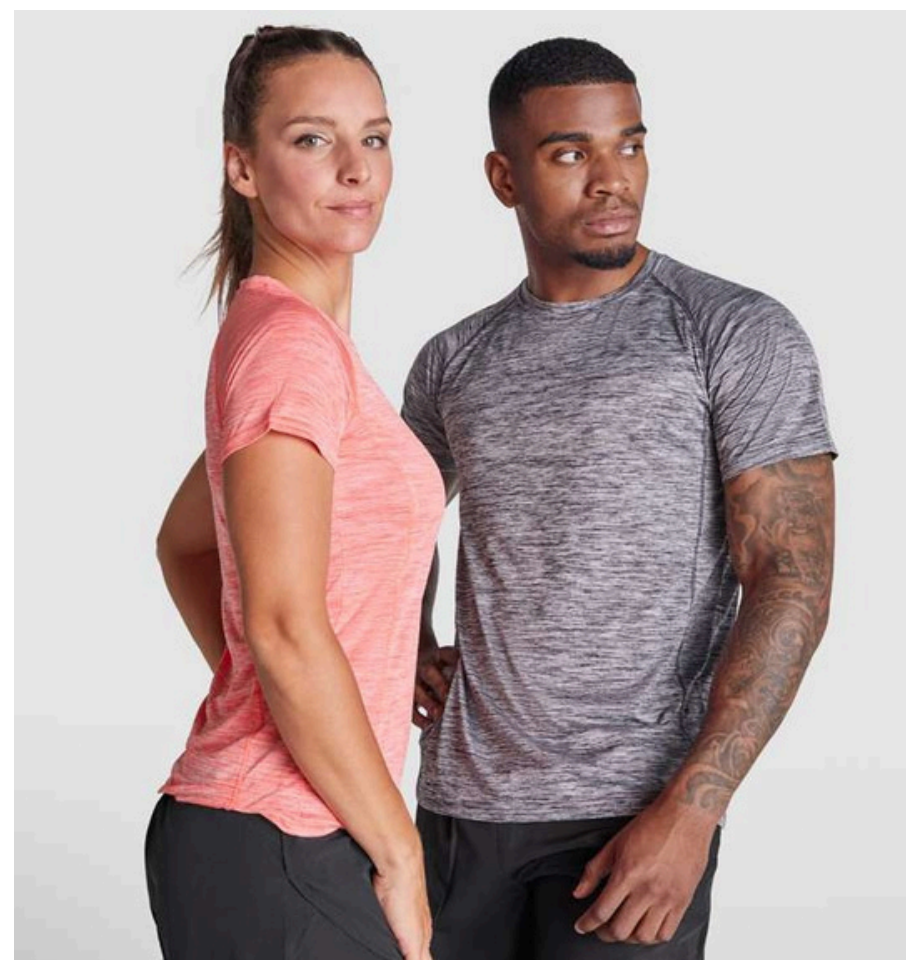

AUSTIN 6654 Technical Shirt (Adult)

Polyester T-shirt with raglan sleeves and crew neck.
Lightweight and comfortable, it fits the body perfectly.
Combines comfort and performance.
Colors:

Sizes: S, M, L, XL, 2XL
Material: 100 % polyester,
140 g/m²

All prices are per unit, excluding VAT / Minimum order 300 pieces.

QUANTITY	300	500	1000	2000	5000	+ 10.000
WITHOUT LOGO WITH LOGO DTF MULTICOLOR: A6:+ €0.98 | A5: +€1.68 | A4: +€2.80	5,23€	4,89€	4,41€	4,11€	3,75€	3,65€
WITH SERIGRAPHY Max A4 (1 Color)	5,39€	4,87€	4,33€	4,20€	4,08€	4,01€
WITH SERIGRAPHY Max A4 (2 Colors)	5,81€	5,15€	4,42€	4,32€	4,17€	4,07€

AUSTIN 6654 Technical Shirt (Kid)

Polyester T-shirt with raglan sleeves and crew neck.
Lightweight and comfortable, it fits the body perfectly.
Combines comfort and performance.
Colors:

Sizes: 4, 8, 12, 16 anni
Material: 100 % polyester,
140 g/m²

All prices are per unit, excluding VAT / Minimum order 300 pieces.

QUANTITY	300	500	1000	2000	5000	+ 10.000
WITHOUT LOGO WITH LOGO DTF MULTICOLOR: A6:+ €0.98 | A5: +€1.68 | A4: +€2.80	4,47€	4,18€	3,77€	3,52€	3,20€	3,12€
WITH SERIGRAPHY Max A4 (1 Color)	4,77€	4,29€	3,79€	3,66€	3,56€	3,48€
WITH SERIGRAPHY Max A4 (2 Colors)	5,20€	4,56€	3,88€	3,78€	3,65€	3,55€

AUSTIN WOMAN 6649 Technical Shirt

Polyester T-shirt with raglan sleeves and crew neck.
Lightweight and comfortable, it fits the body perfectly.
Combines comfort and performance.
Colors:

Sizes: S, M, L, XL, 2XL
Material: 100% polyester
140 g/m²

All prices are per unit, excluding VAT / Minimum order 300 pieces.