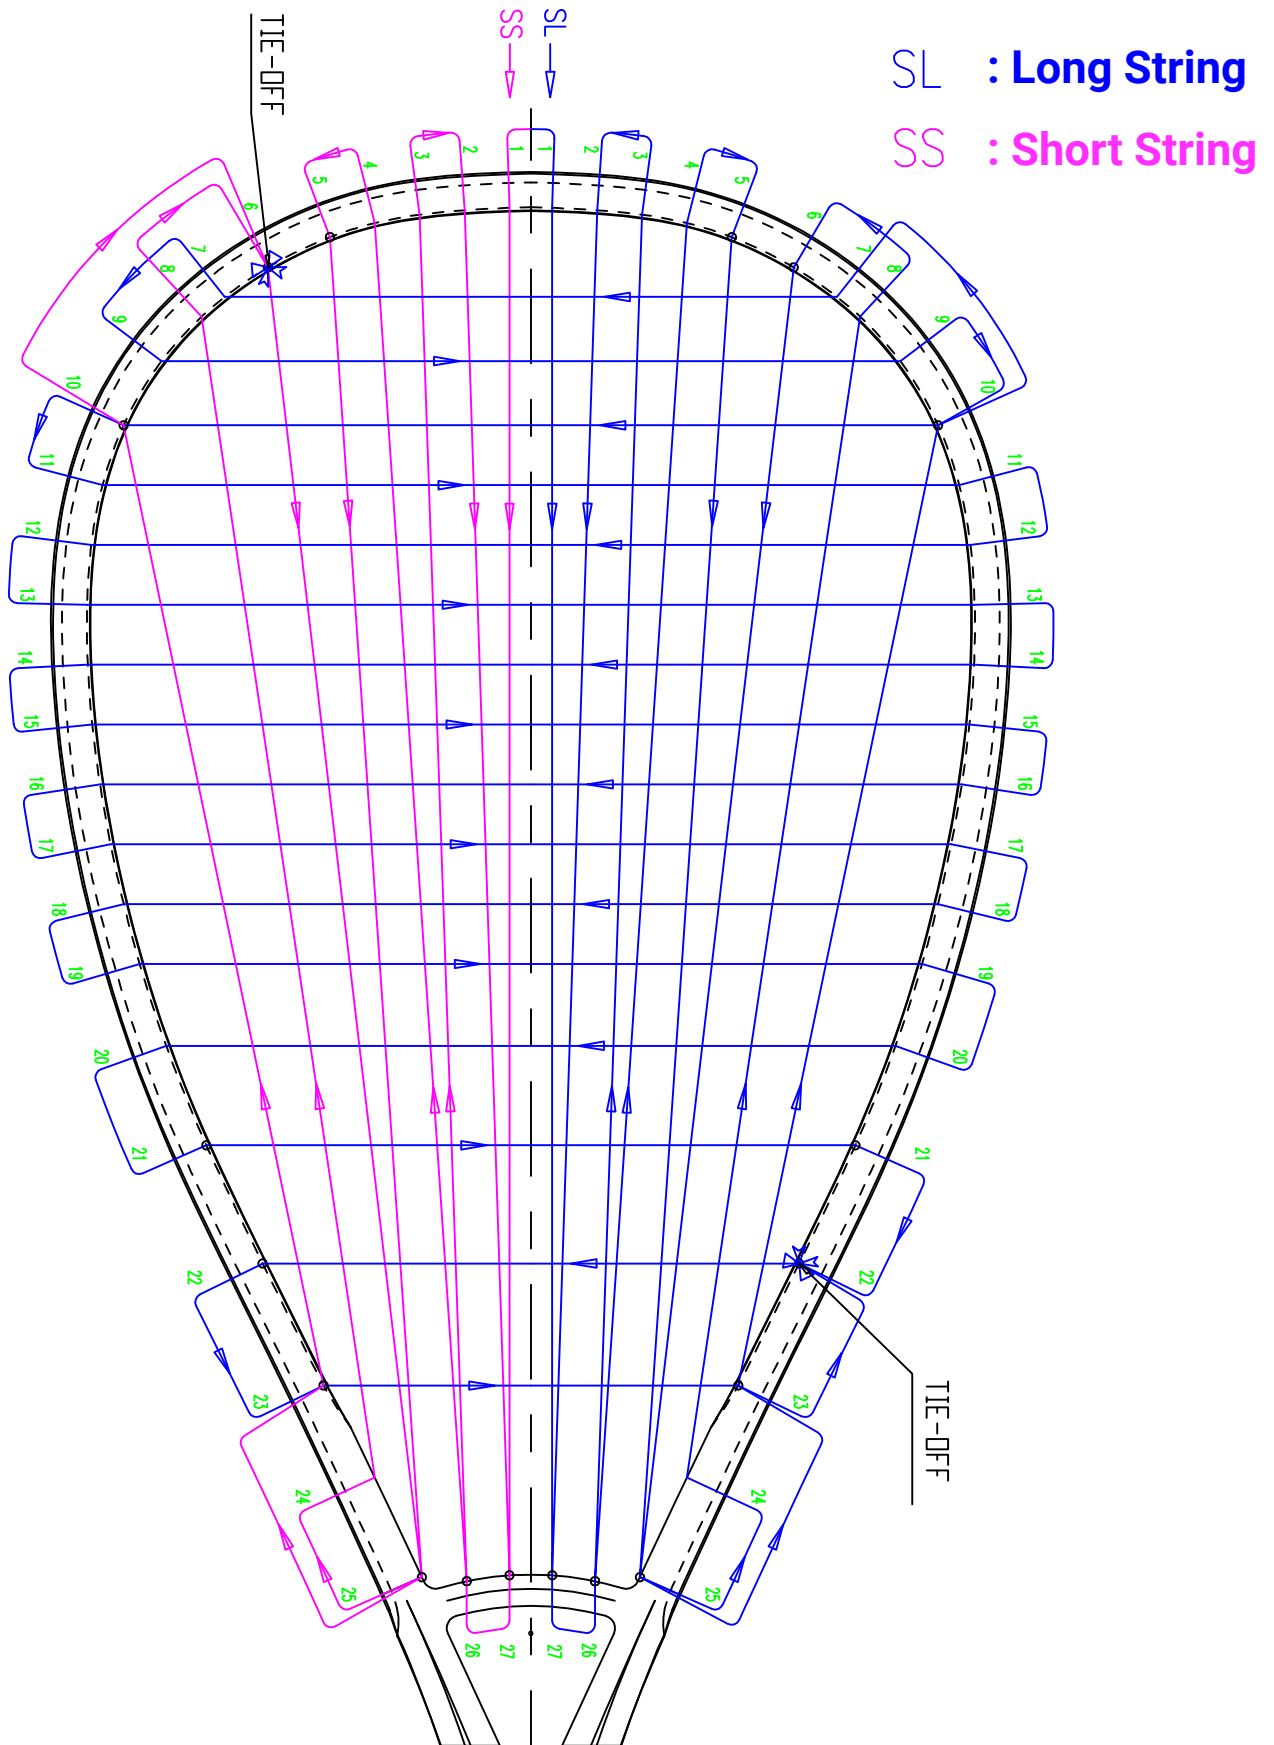

PERFLY SR900 SPEED 125 - 16 x 16

PERFLY SR500 SPEED 135 - 16 x 16

Double Holes : #5,#6,#10, #21, #22,#23,#25,#26,#27