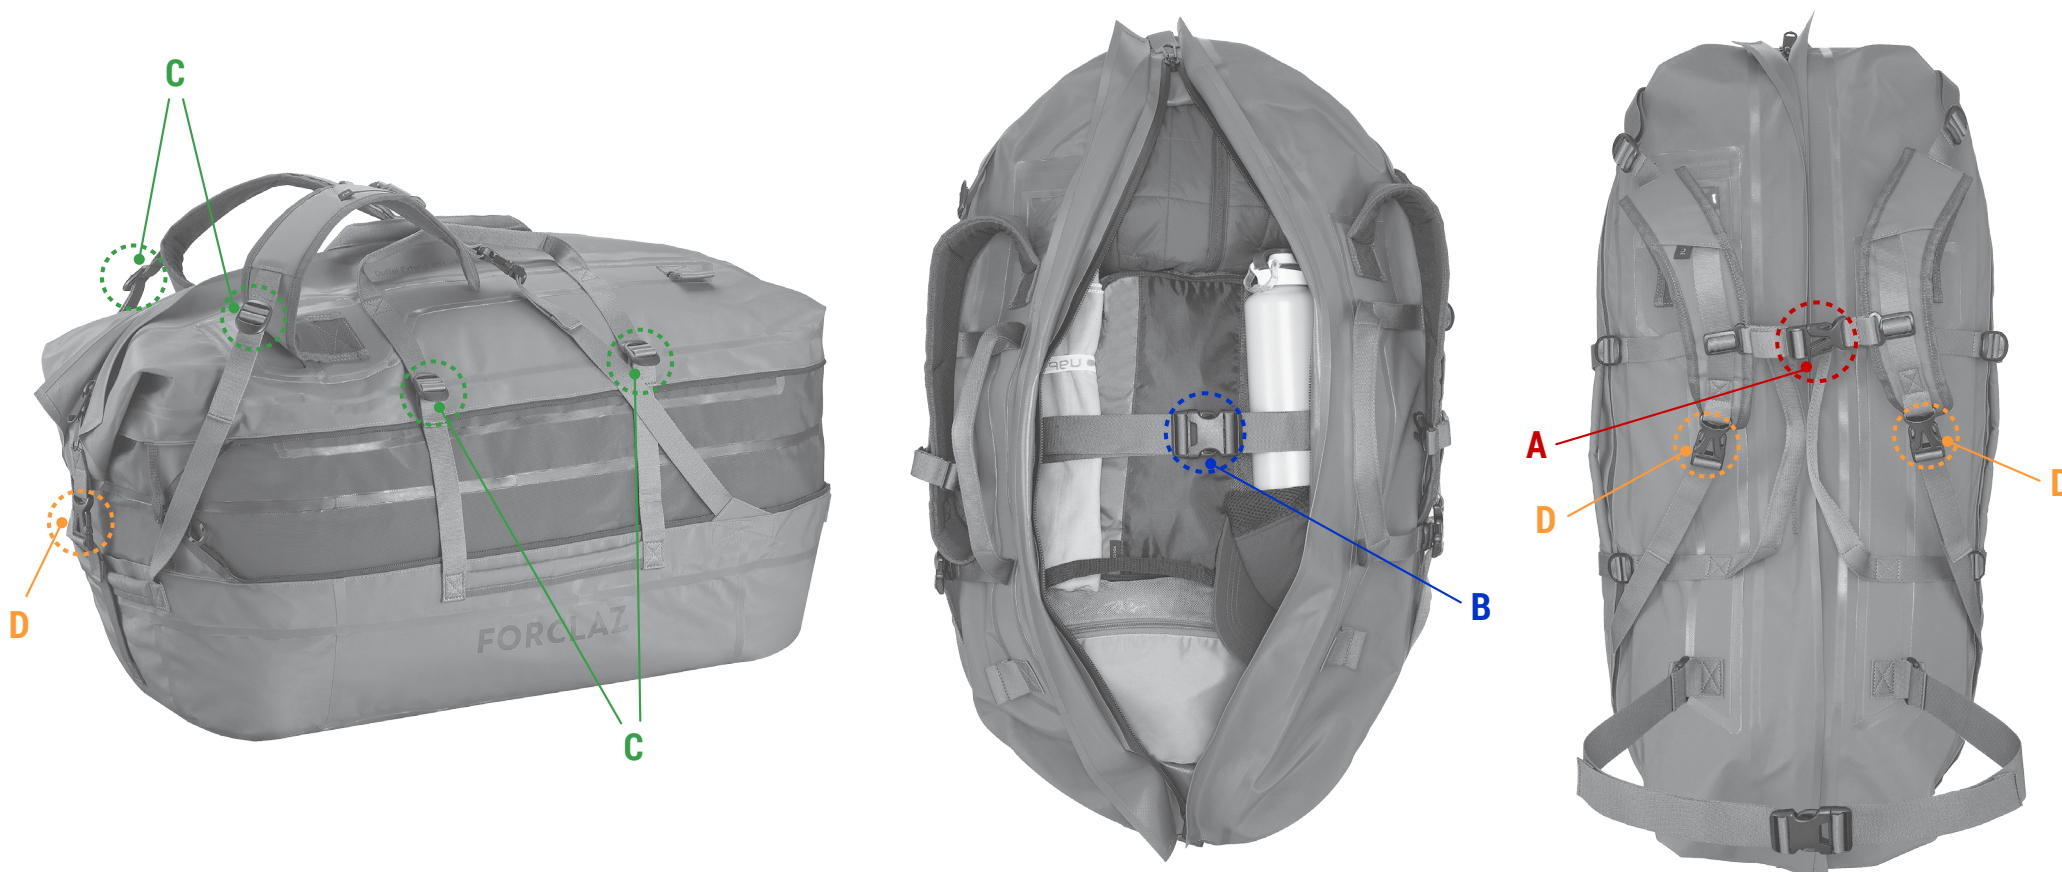

**FORCLAZ**

**DUFFEL 900 EXTEND 80/120L**

Model code :  
8581539

<b>A</b>		<b>Backpack cheststrap</b> 1788429
<b>B</b>		<b>Quick buckle 38mm</b> 1157852
<b>C</b>		<b>Ladder lock 20mm - Opened</b> 8670303
<b>D</b>		<b>Quick buckles 25mm (x2)</b> 1157860