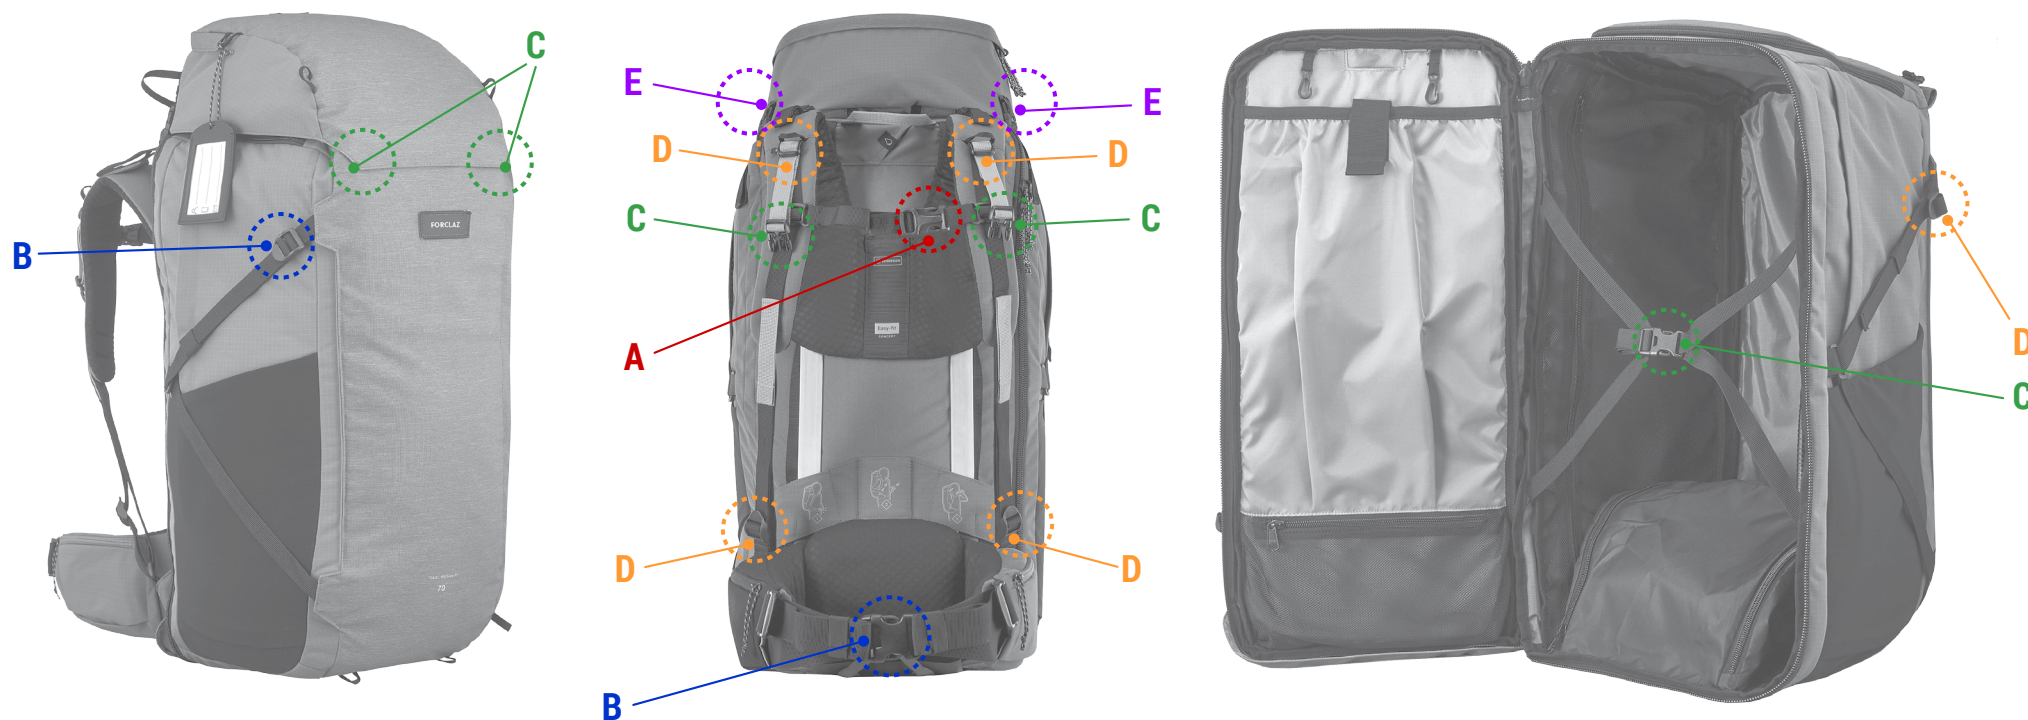

FORCLAZ

BACKPACK - TRAVEL 900

Model code :
8580006
8580014
8616393
8580010

A		Backpack cheststrap 1788429
B		Quick buckle 38mm 1157852
C		Quick buckles 20mm (x2) 8207987
D		Ladder lock 20mm - Opened 8668200
E		Spare buckles Travel 900 8797061